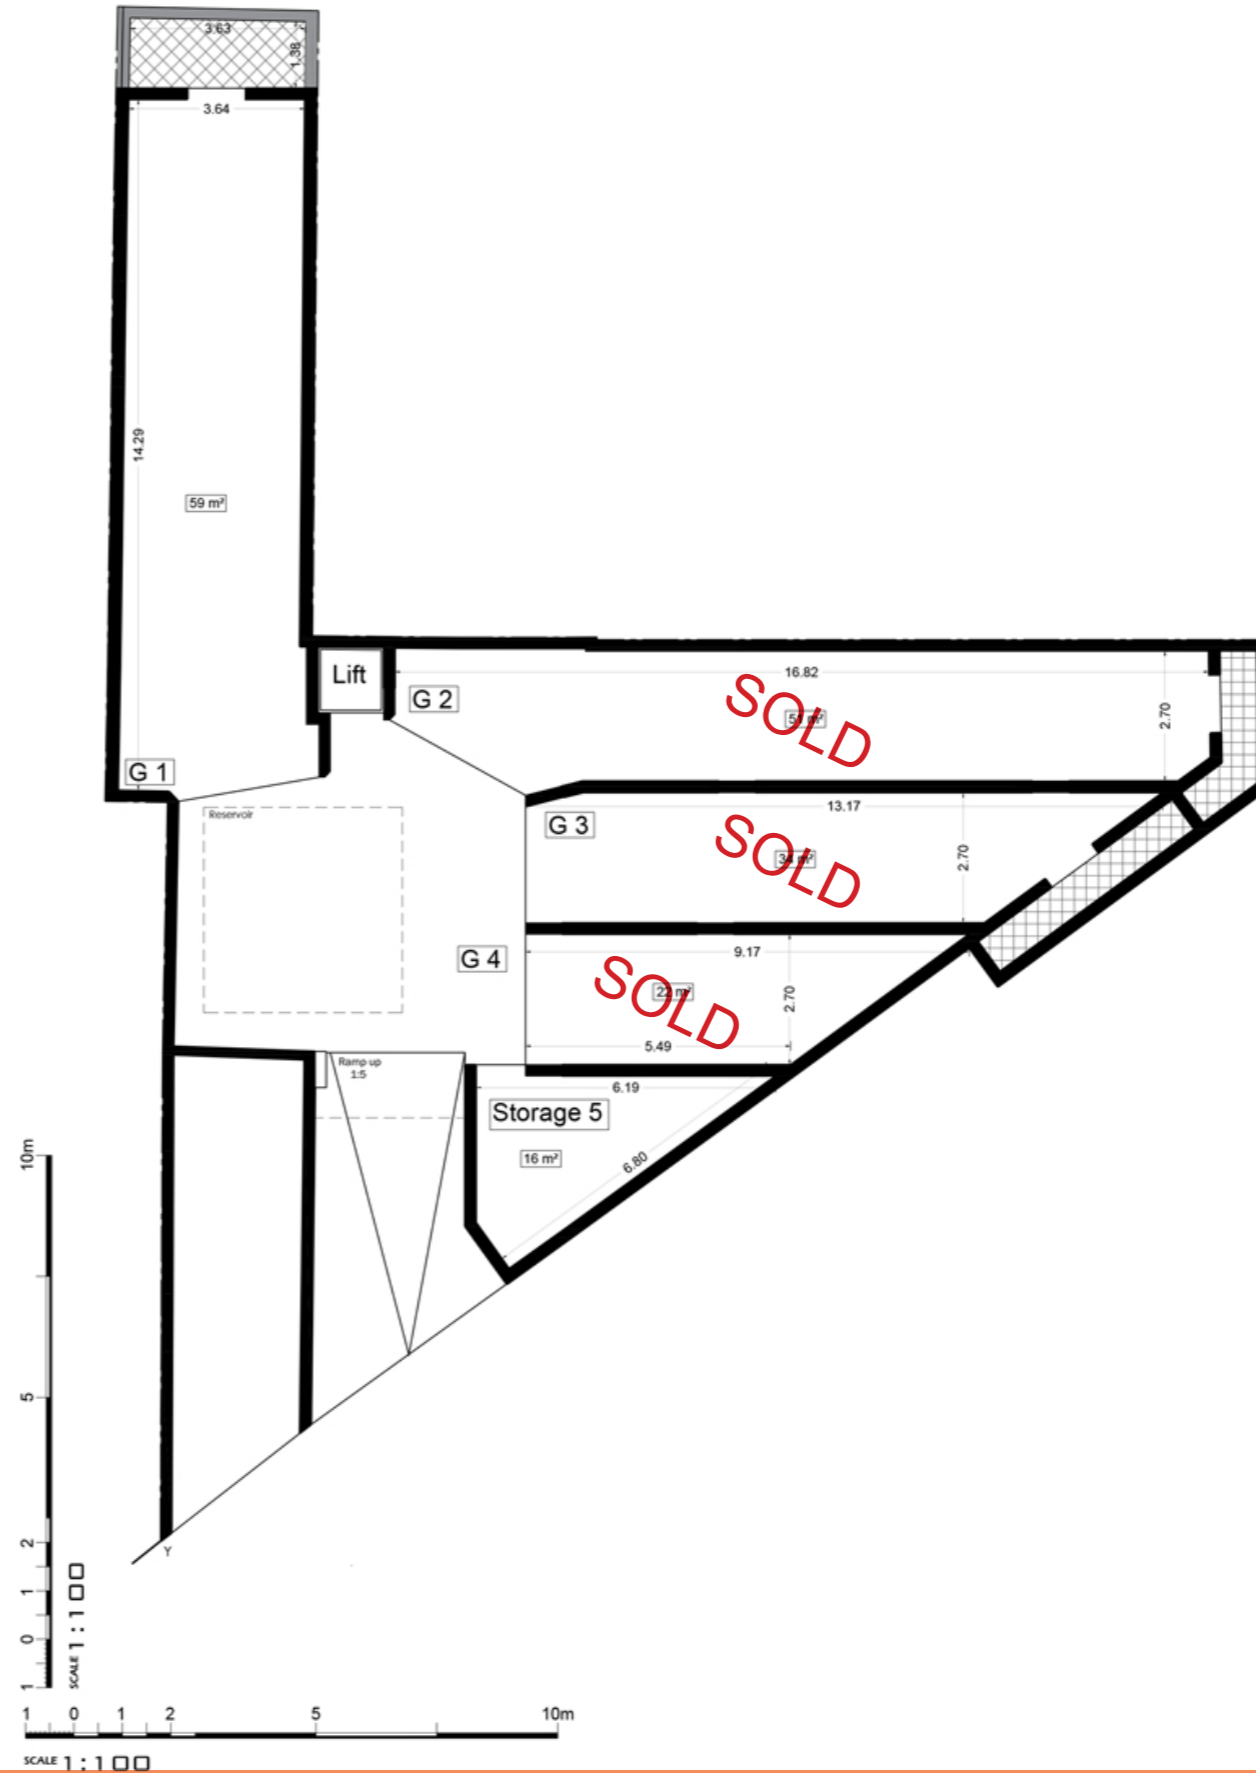

WARD ZAHARU

Garages
Basement

Artistic Impressions only

Internal : 283 m² External : 15 m²
Total Area : 298 m²